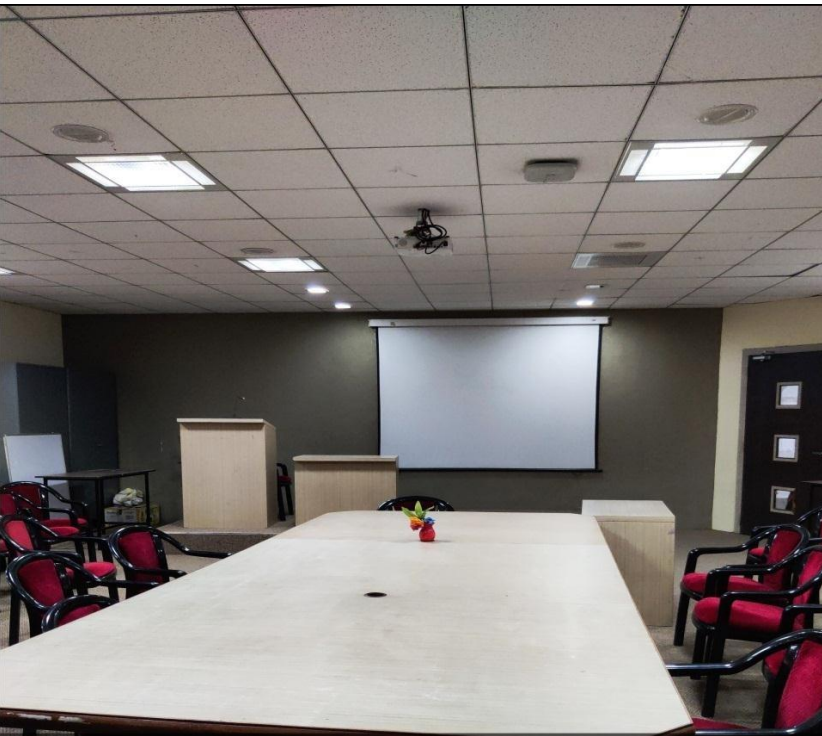

A.V. ROOM

A.V. ROOM

CONFERENCE ROOM

CONFERENCE ROOM

**N.K.T.
SABHAGRUHA**

N.K.T. SABHAGRUHA

ICT ENABLED CLASSROOM

Thane, Maharashtra, India
Balwantraj Mehta Marg, Kharkar Alley, Thane West, Thane, Maharashtra
400601, India
Lat 19.196345°
Long 72.979516°
10/12/21 10:53 AM