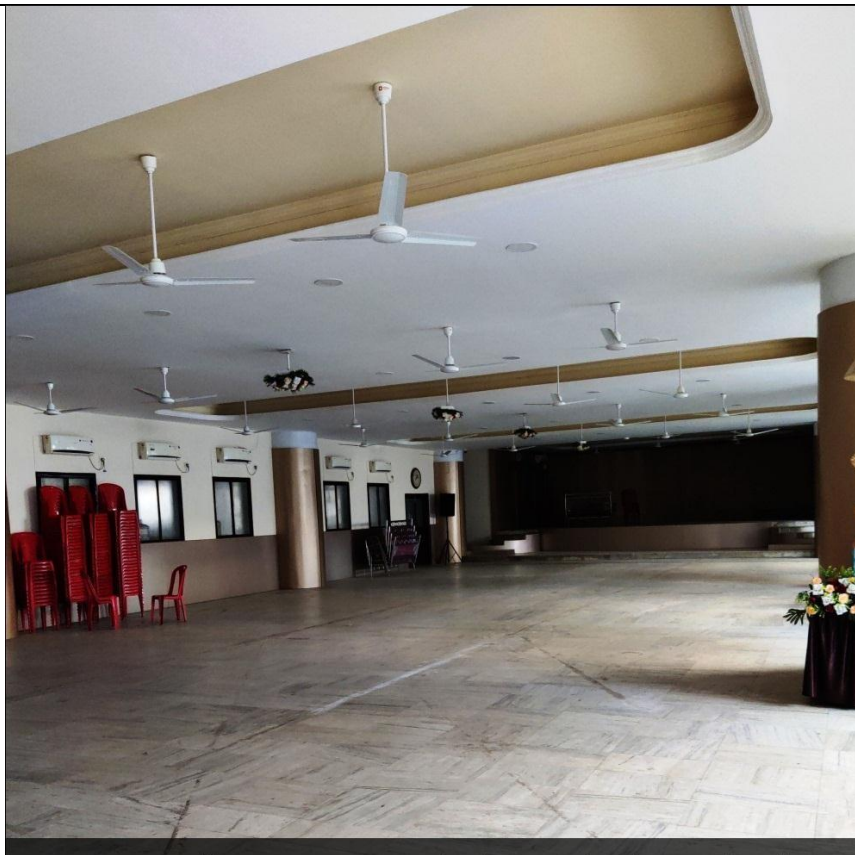

A.V. ROOM

A.V. ROOM

CONFERENCE ROOM

CONFERENCE ROOM

**N.K.T.
SABHAGRUHA**

N.K.T. SABHAGRUHA

ICT ENABLED CLASSROOM

Thane, Maharashtra, India
Balwantraj Mehta Marg, Kharkar Alley, Thane West, Thane, Maharashtra
400601, India
Lat 19.196345°
Long 72.979516°
10/12/21 10:53 AM